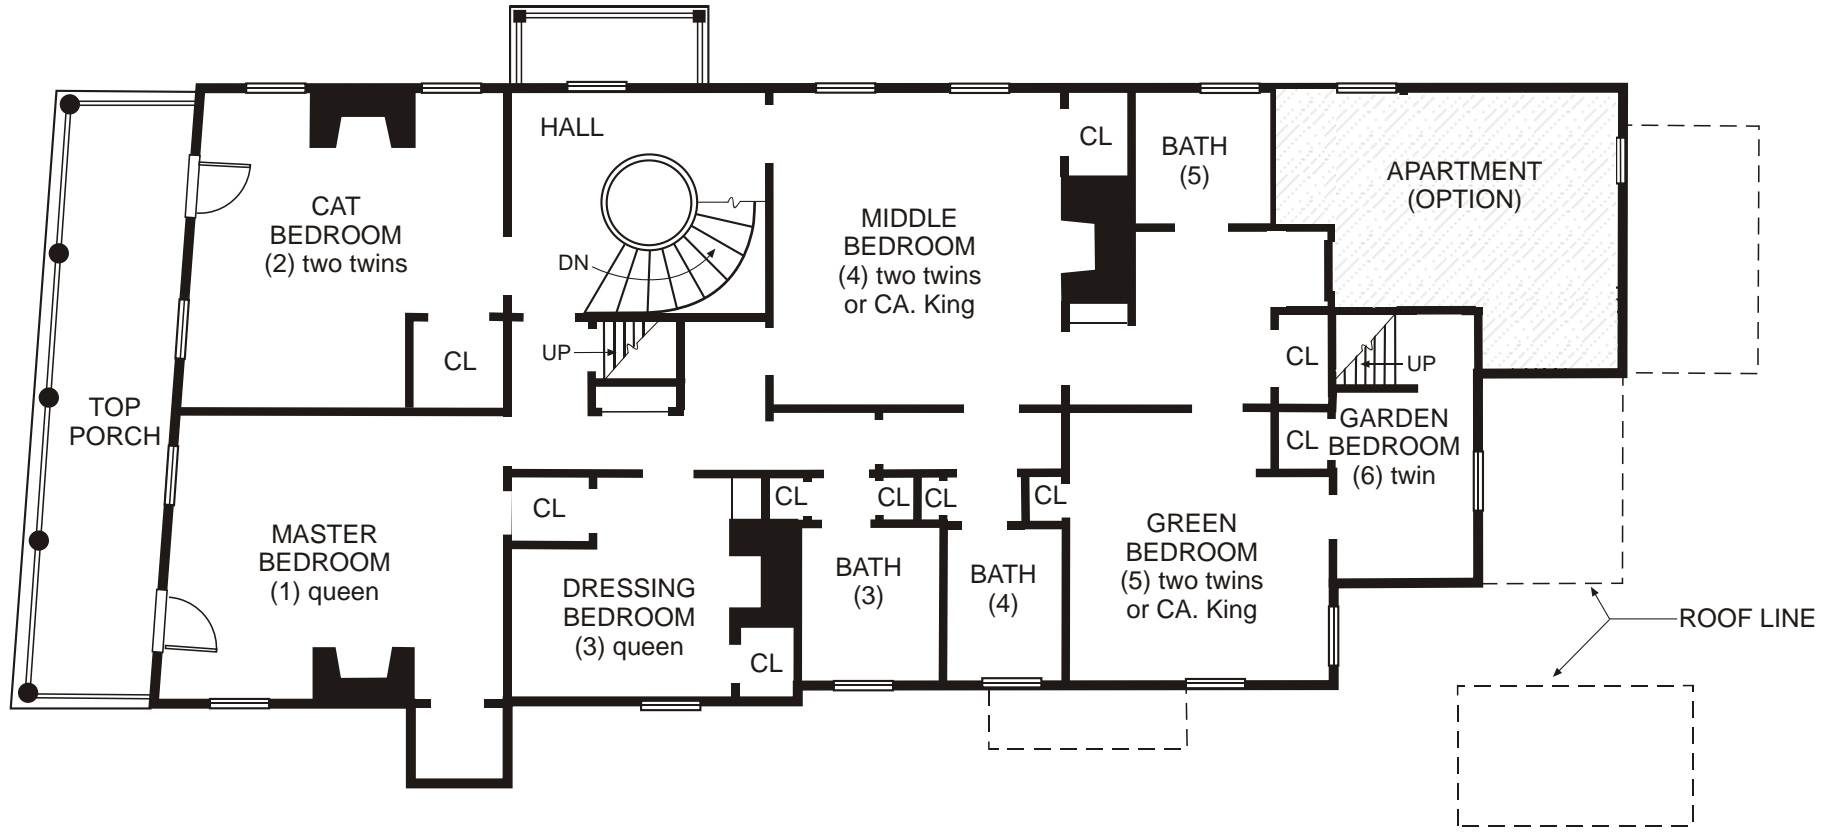

<- to the waterfront

Morse Street

North Water Street

FLOOR PLANS 2010
THE CAPTAIN MORSE HOUSE
80 North Water Street
Edgartown, MA. 02539

FIRST FLOOR

Scale: 1" = 10'

Approximate

<- to the waterfront

Morse Street

North Water Street

FLOOR PLANS 2010
THE CAPTAIN MORSE HOUSE
 80 North Water Street
 Edgartown, MA. 02539

SECOND FLOOR

Scale: 1"= 10'

Approximate

<- to the waterfront

Morse Street

North Water Street

FLOOR PLANS 2010
THE CAPTAIN MORSE HOUSE
80 North Water Street
Edgartown, MA. 02539

THIRD FLOOR

Scale: 1"= 10'

Approximate

<- to the waterfront

Morse Street

North Water Street

FLOOR PLANS 2010
THE CAPTAIN MORSE HOUSE
80 North Water Street
Edgartown, MA. 02539

BASEMENT

Scale: 1"= 10'

Approximate