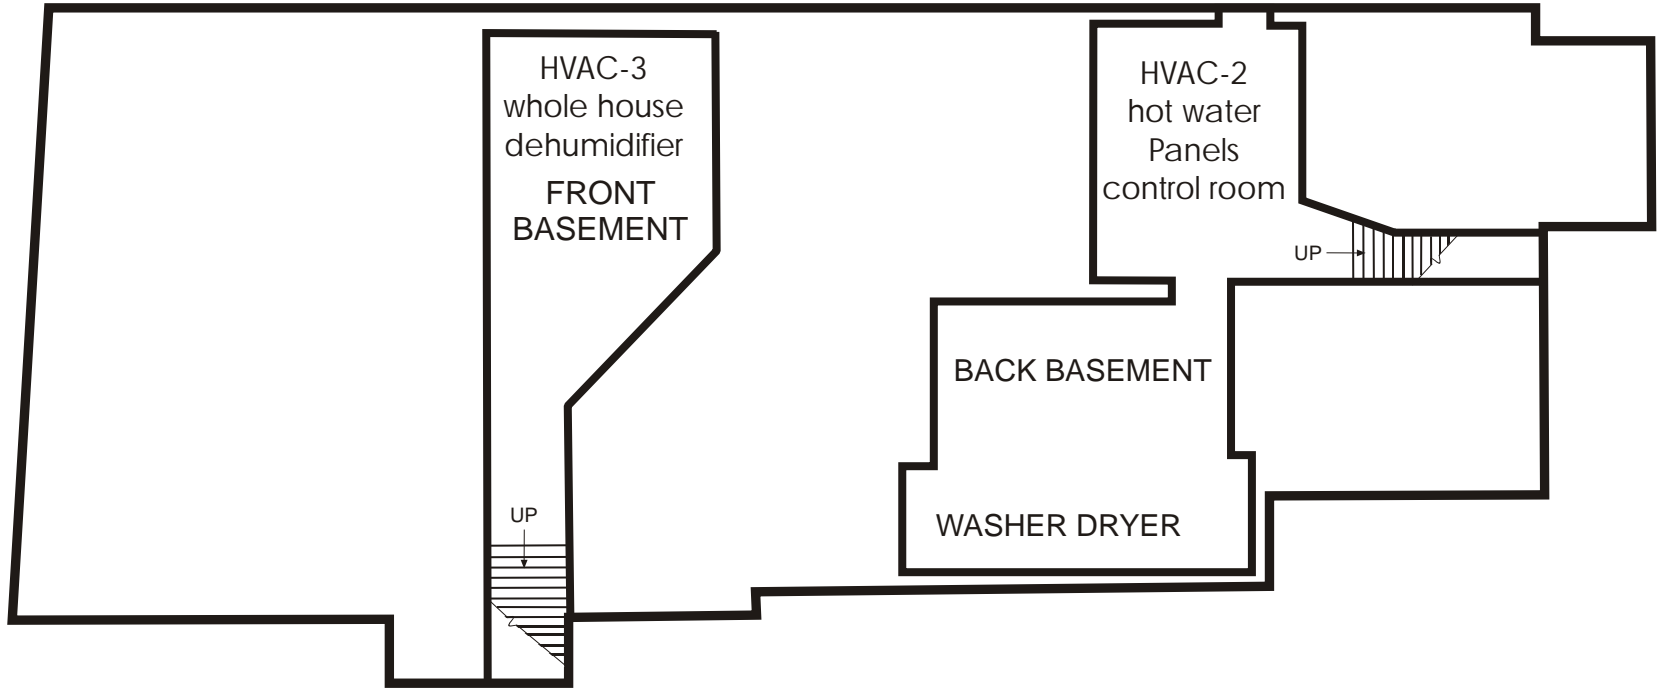

North Water Street

FLOOR PLANS 2010
THE CAPTAIN MORSE HOUSE
80 North Water Street
Edgartown, MA. 02539

THIRD FLOOR

Scale: 1"= 10'

Approximate

<- to the waterfront

Morse Street

North Water Street

FLOOR PLANS 2010
THE CAPTAIN MORSE HOUSE
80 North Water Street
Edgartown, MA. 02539

BASEMENT

Scale: 1"= 10'

Approximate