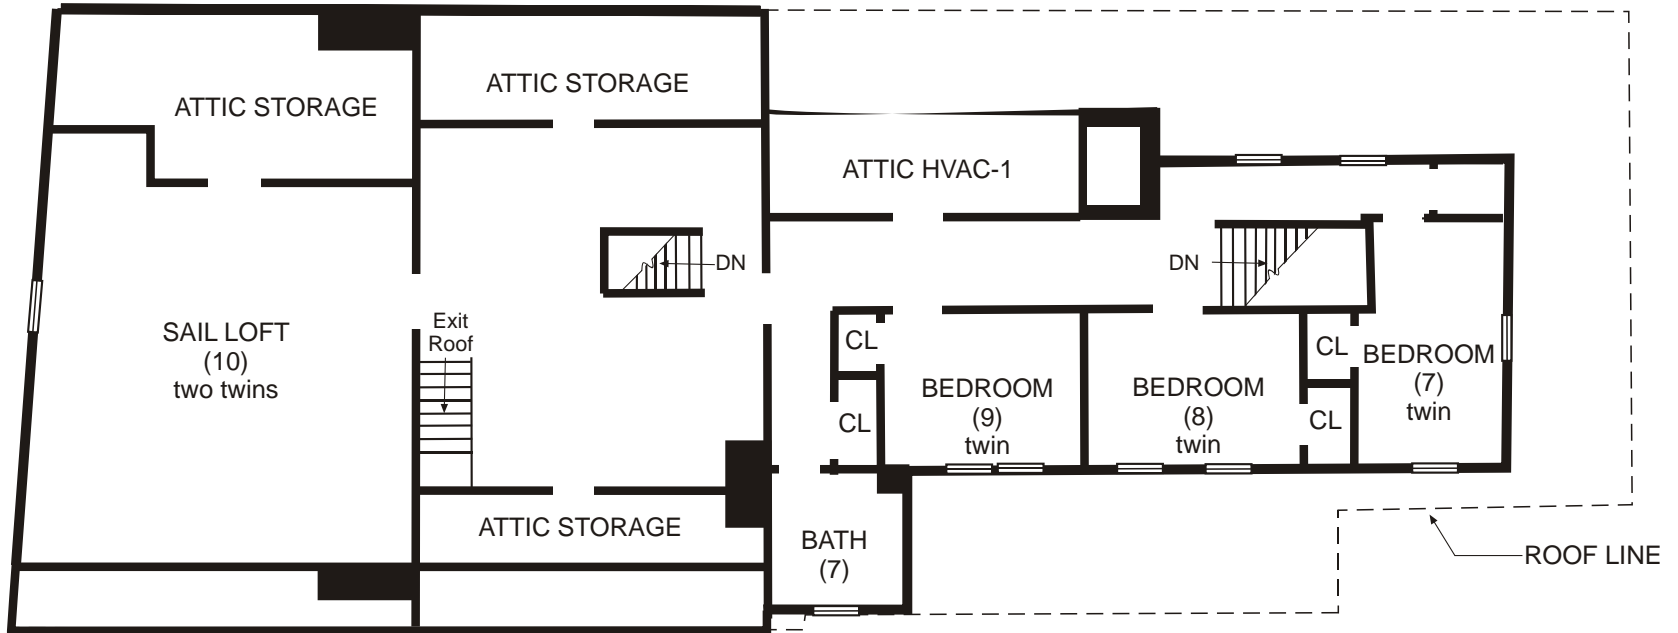

<- to the waterfront

Morse Street

North Water Street

FLOOR PLANS 2010
THE CAPTAIN MORSE HOUSE
80 North Water Street
Edgartown, MA. 02539

FIRST FLOOR

Scale: 1" = 10'

Approximate

<- to the waterfront

Morse Street

North Water Street

FLOOR PLANS 2010
THE CAPTAIN MORSE HOUSE
 80 North Water Street
 Edgartown, MA. 02539

SECOND FLOOR

Scale: 1"= 10'

Approximate

<- to the waterfront

Morse Street

North Water Street

FLOOR PLANS 2010
THE CAPTAIN MORSE HOUSE
80 North Water Street
Edgartown, MA. 02539

THIRD FLOOR

Scale: 1"= 10'

Approximate

<- to the waterfront

Morse Street

North Water Street

FLOOR PLANS 2010
THE CAPTAIN MORSE HOUSE
80 North Water Street
Edgartown, MA. 02539

BASEMENT

Scale: 1"= 10'

Approximate