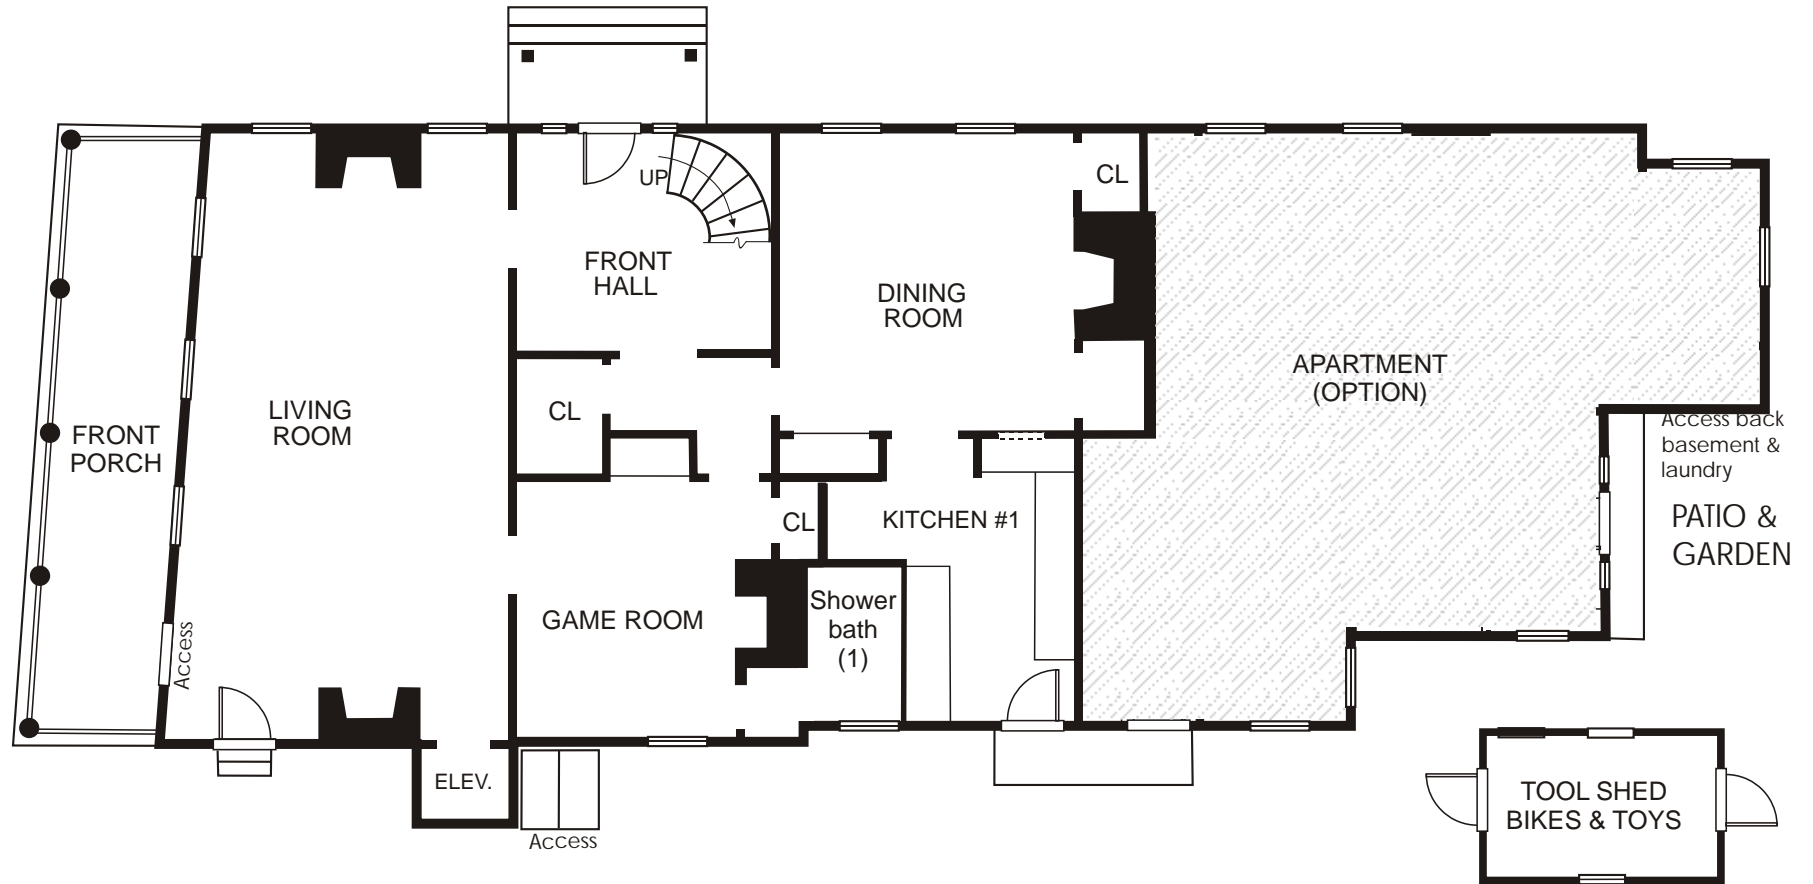

<- to the waterfront

Morse Street

North Water Street

FLOOR PLANS 2010
THE CAPTAIN MORSE HOUSE
80 North Water Street
Edgartown, MA. 02539

FIRST FLOOR

Scale: 1" = 10'

Approximate

<- to the waterfront

Morse Street

North Water Street

FLOOR PLANS 2010
THE CAPTAIN MORSE HOUSE
 80 North Water Street
 Edgartown, MA. 02539

SECOND FLOOR

Scale: 1"= 10'

Approximate

<- to the waterfront

Morse Street

North Water Street

FLOOR PLANS 2010
THE CAPTAIN MORSE HOUSE
80 North Water Street
Edgartown, MA. 02539

THIRD FLOOR

Scale: 1"= 10'

Approximate

<- to the waterfront

Morse Street

North Water Street

FLOOR PLANS 2010
THE CAPTAIN MORSE HOUSE
80 North Water Street
Edgartown, MA. 02539

BASEMENT

Scale: 1"= 10'

Approximate